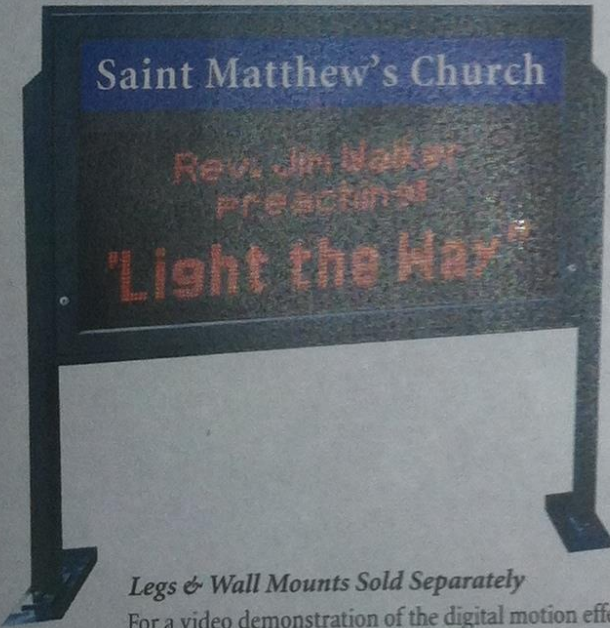

FOUR MODELS AVAILABLE