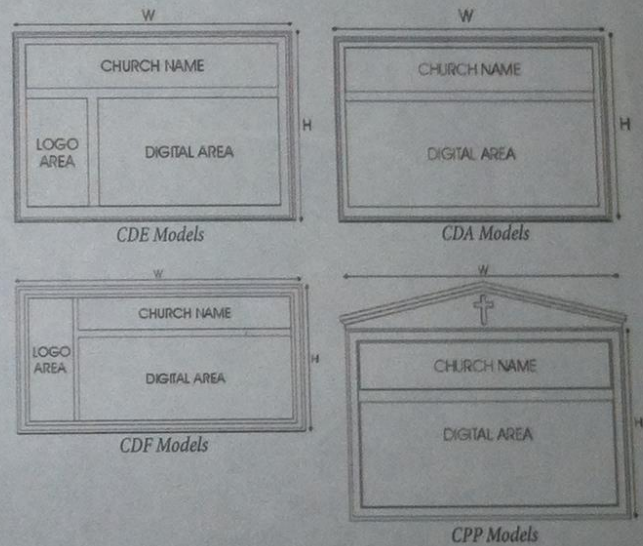

FOUR MODELS AVAILABLE